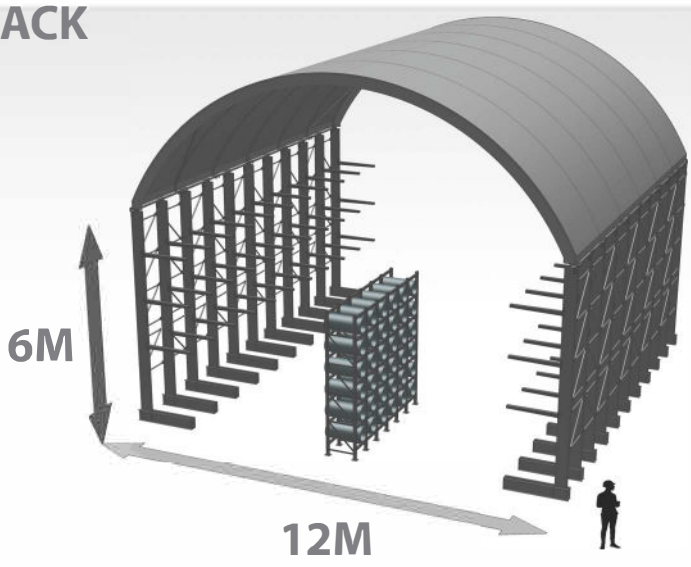

RackDOME

BY **SUNST8
GROUP**

1300 786 001

COIL RACK