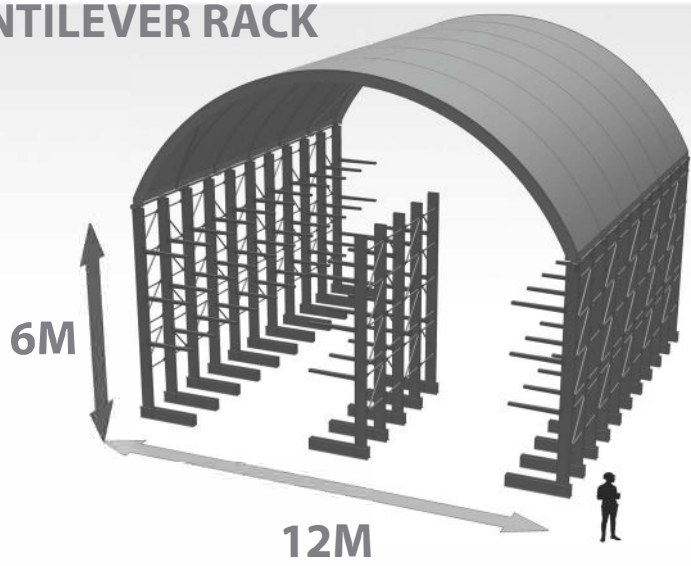

UL CANTILEVER RACK