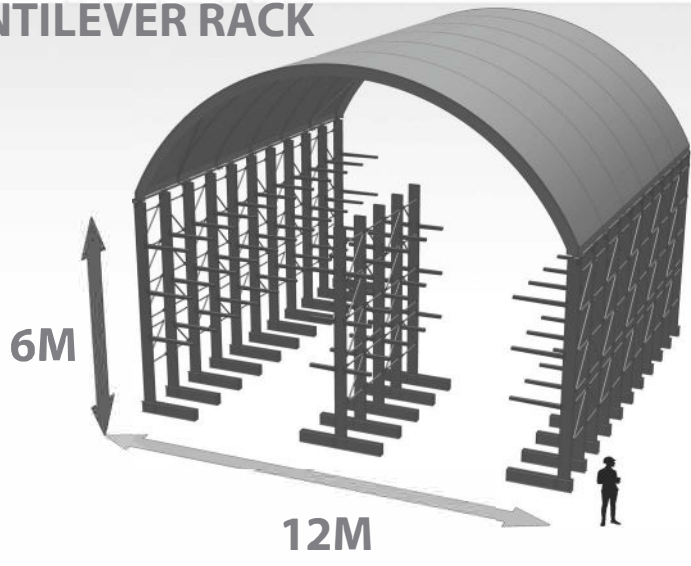

RackDOME

1300 786 001

BY

SUNST8
GROUP

RackDOME

BY  **SUNST8
GROUP**

1300 786 001

BL CANTILEVER RACK