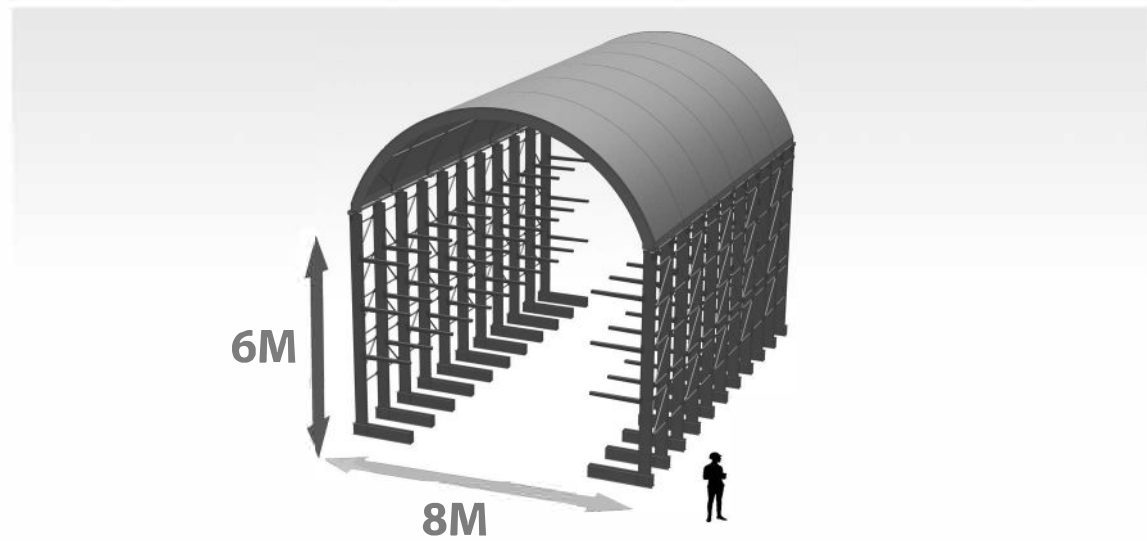

RackDOME

1300 786 001

BY

SUNST8
GROUP

RackDOME

BY  **SUNST8
GROUP**

1300 786 001

BL CANTILEVER RACK