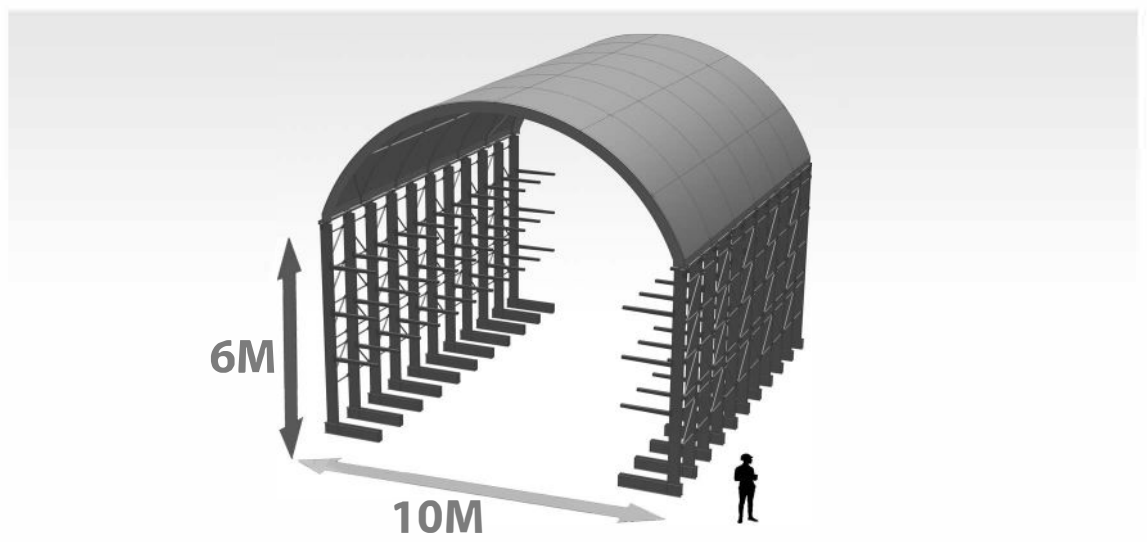

RackDOME

1300 786 001

BY

SUNST8
GROUP

RackDOME

BY  **SUNST8
GROUP**

1300 786 001

BL CANTILEVER RACK