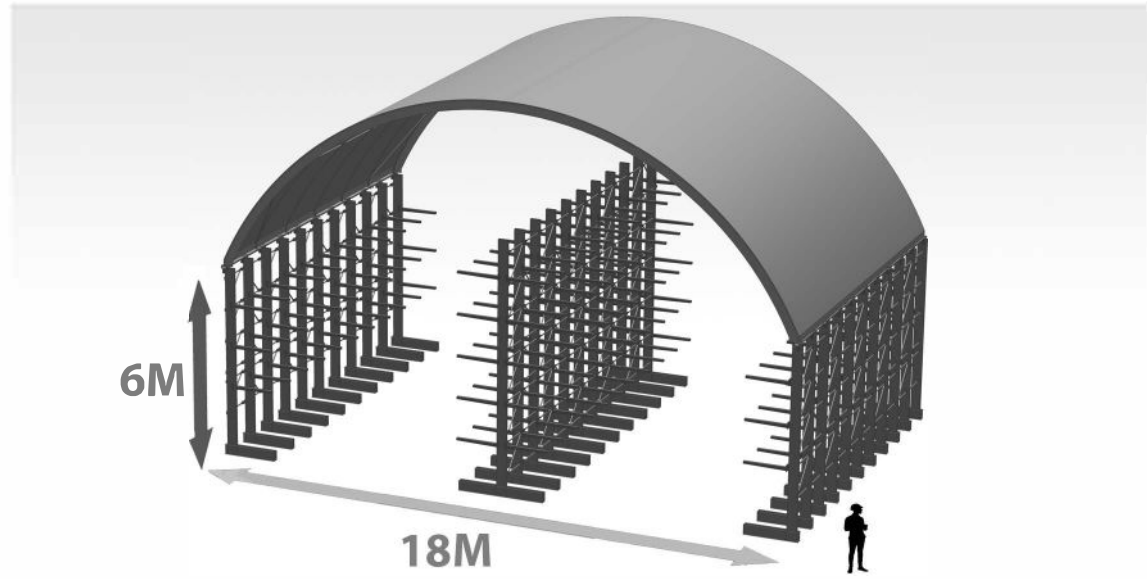

RackDOME

1300 786 001

BY

SUNST8
GROUP

RackDOME

BY  **SUNST8
GROUP**

1300 786 001

BL CANTILEVER RACK